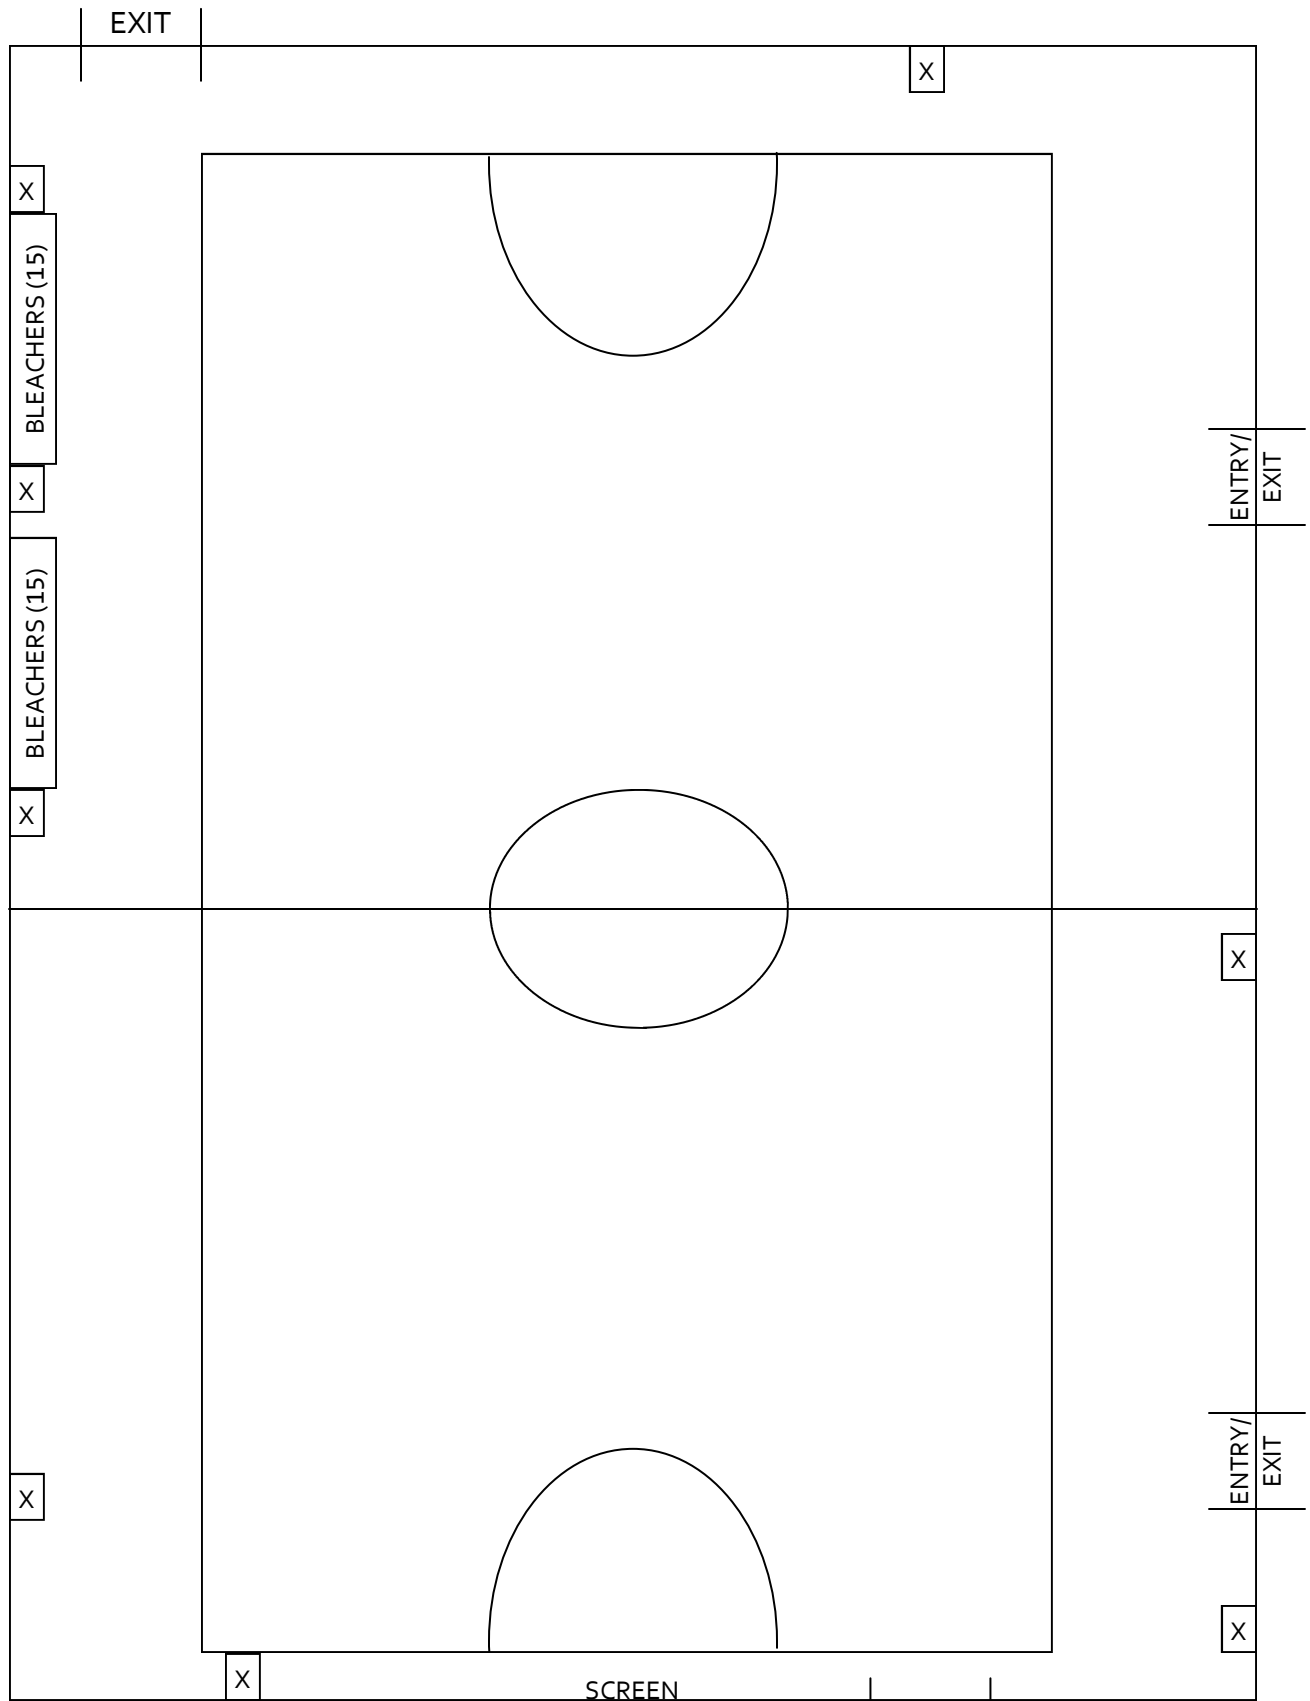

BOOKER T. WASHINGTON COMMUNITY AND RECREATION CENTER

OCCUPANCY 300
5,885 SQ FEET
ROUND 72" TABLES
FOLDING STYLE SEATS

EXIT SERVICE DOOR
NOT TO SCALE